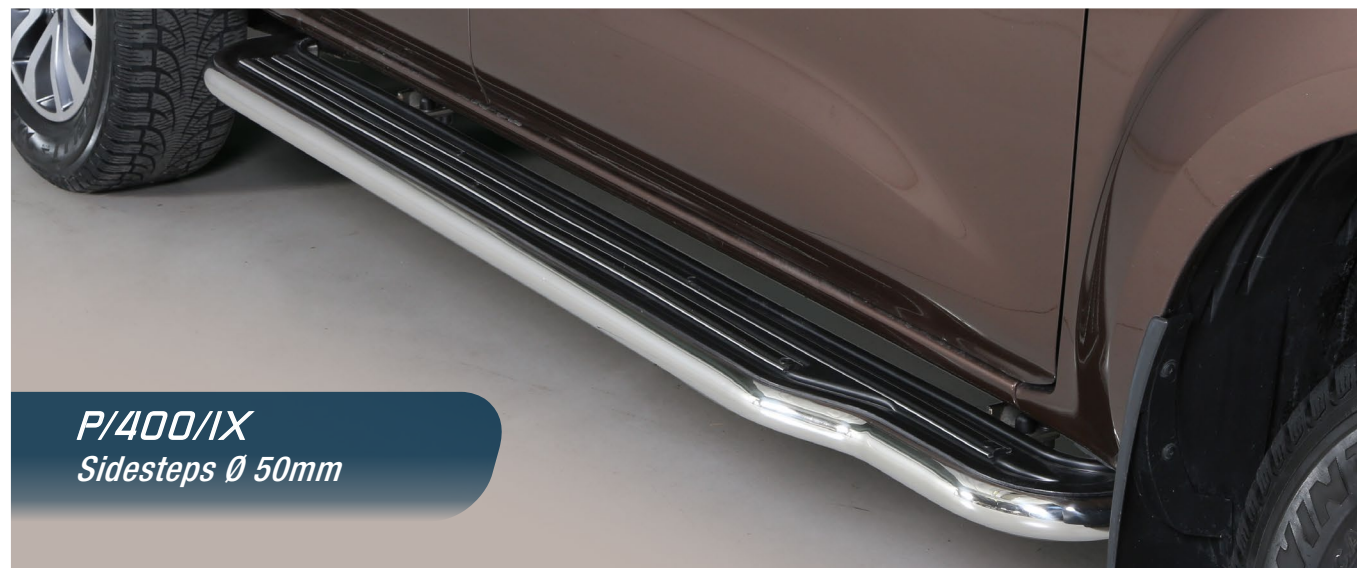

MED/400/IX*
Medium Bar Ø 63mm

**Compatible with park sensors & camera*

SB/400/IX
Super Bar Ø 76mm

**Compatible with park sensors & camera*

GP/400/IX
Grand Pedana Ø 76mm

DSP/400/IX
Design Side Protection

GPO/400/IX
Oval Grand Pedana